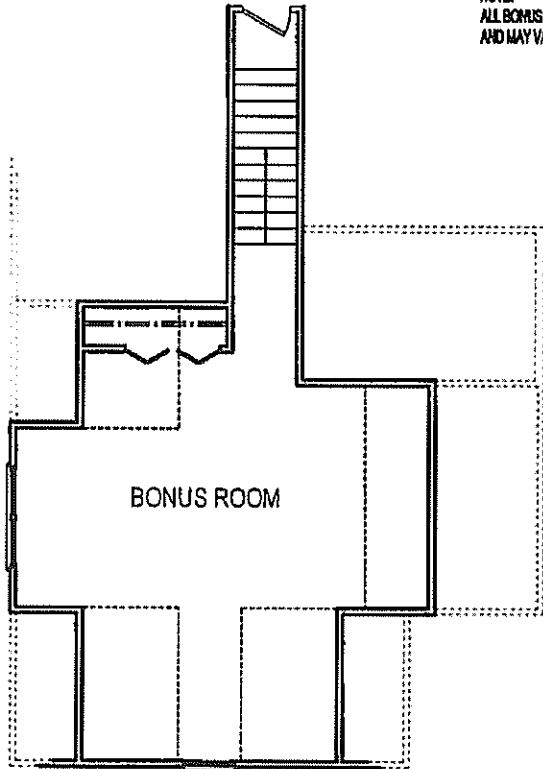

NOTE:
ALL BONUS ROOM SQ. FT. ARE APPROXIMATE
AND MAY VARY DO TO SITE CONDITIONS

OPT. "A" BONUS w/ DORMER
444 SQ. FT. BONUS

OPT. "B" BONUS w/ BATH
428 SQ. FT. BONUS

The WASHINGTON II 1623 SQ FT

All prices, features and options are subject to change without notice.
All square footages and dimensions are approximate and vary per individual home.