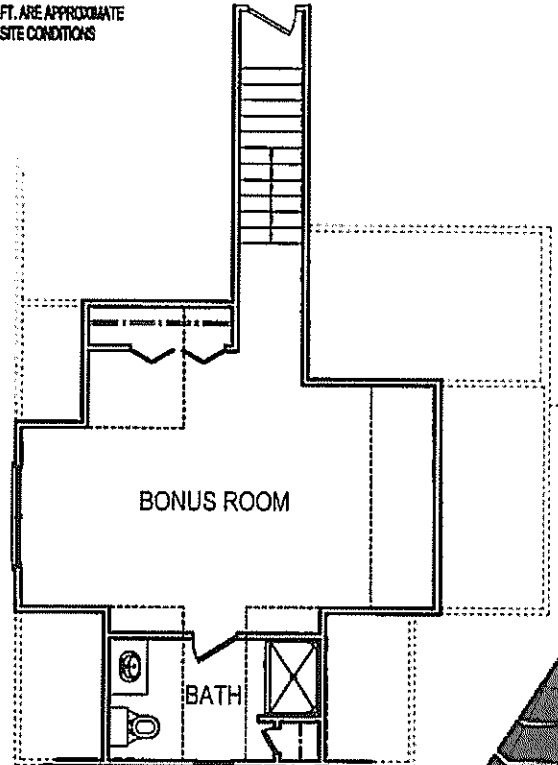

NOTE:
ALL BONUS ROOM SQ. FT. ARE APPROXIMATE
AND MAY VARY DO TO SITE CONDITIONS

OPT. "A" BONUS w/ DORMER
444 SQ. FT. BONUS

OPT. "B" BONUS w/ BATH
428 SQ. FT. BONUS

The WASHINGTON II 1623 SQ FT

All prices, features and options are subject to change without notice.
All square footages and dimensions are approximate and vary per individual home.