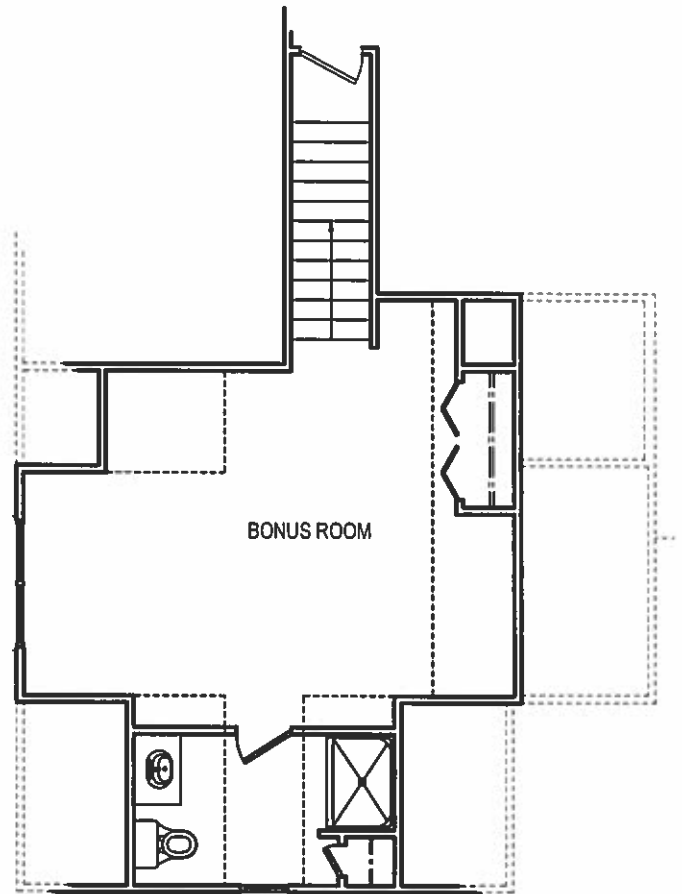

# The WASHINGTON I 1522 SQ FT

**NOTE:**  
ALL BONUS ROOM SQ. FT. ARE APPROXIMATE AND  
MAY VARY DO TO SITE CONDITIONS

**OPT. "A" BONUS w/ DORMER**  
**428 SQ. FT. BONUS**

**OPT. "B" BONUS w/ BATH**  
**409 SQ. FT. BONUS**