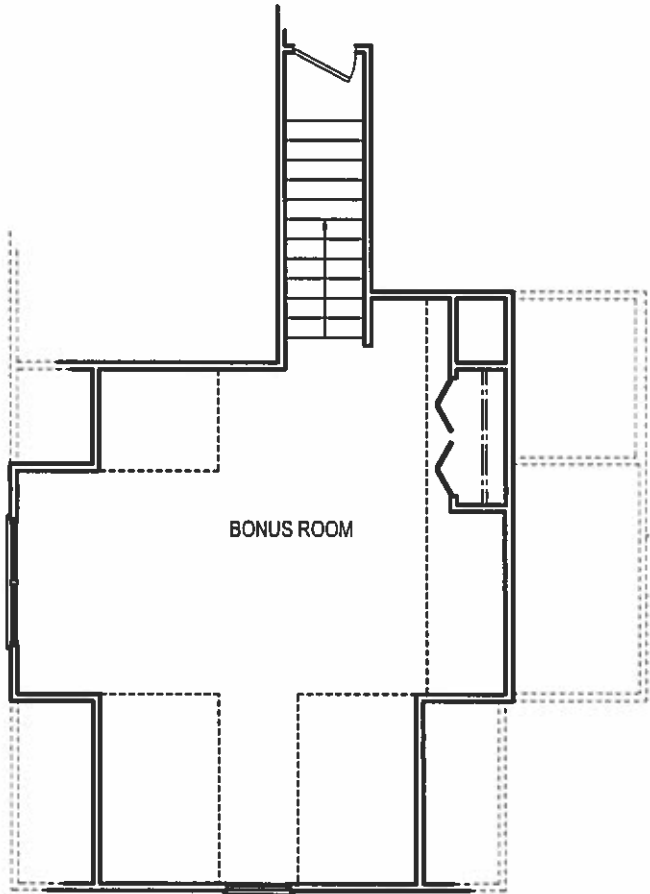

# The WASHINGTON I 1522 SQ FT

**NOTE:**  
ALL BONUS ROOM SQ. FT. ARE APPROXIMATE AND  
MAY VARY DO TO SITE CONDITIONS

**OPT. "A" BONUS w/ DORMER**  
**428 SQ. FT. BONUS**

**OPT. "B" BONUS w/ BATH**  
**409 SQ. FT. BONUS**