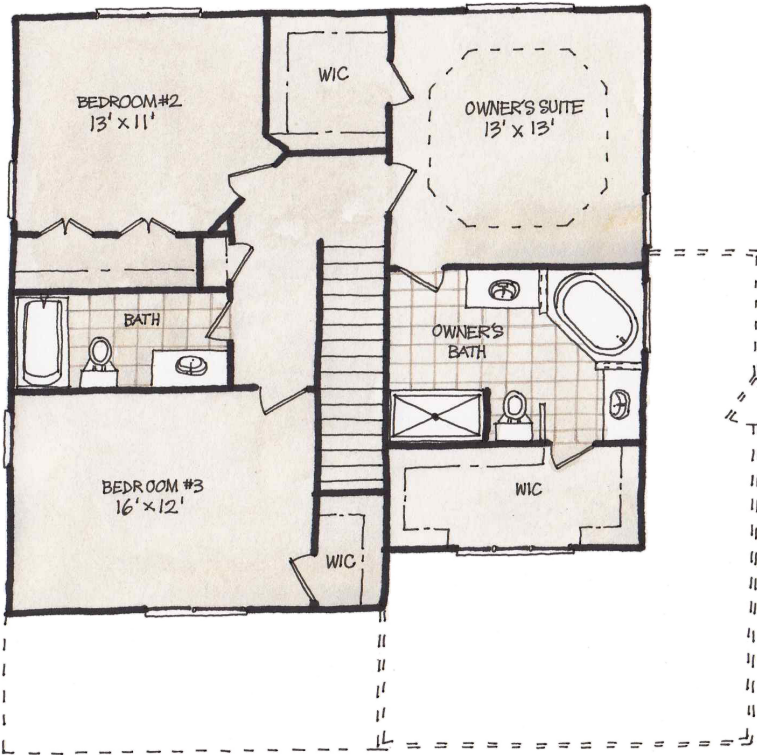

## THE BOGUE

---

3 BEDROOMS, 2 ½ BATHS  
2 CAR GARAGE  
1961 HEATED SQ. FT.  
40'W X 39'4"D

---

[www.buildpyramid.com](http://www.buildpyramid.com)

## FEATURES:

- Covered Front porch
- Owner's Suite Upstairs with Two/ Separate Walk in Closets & Trey Ceiling
- Brushed Nickel Hardware and Lighting Fixtures
- Hardwood floors in foyer
- Utility / laundry room
- Storage Area in Garage

## 2ND FLOOR

DIMENSIONS ARE APPROXIMATE