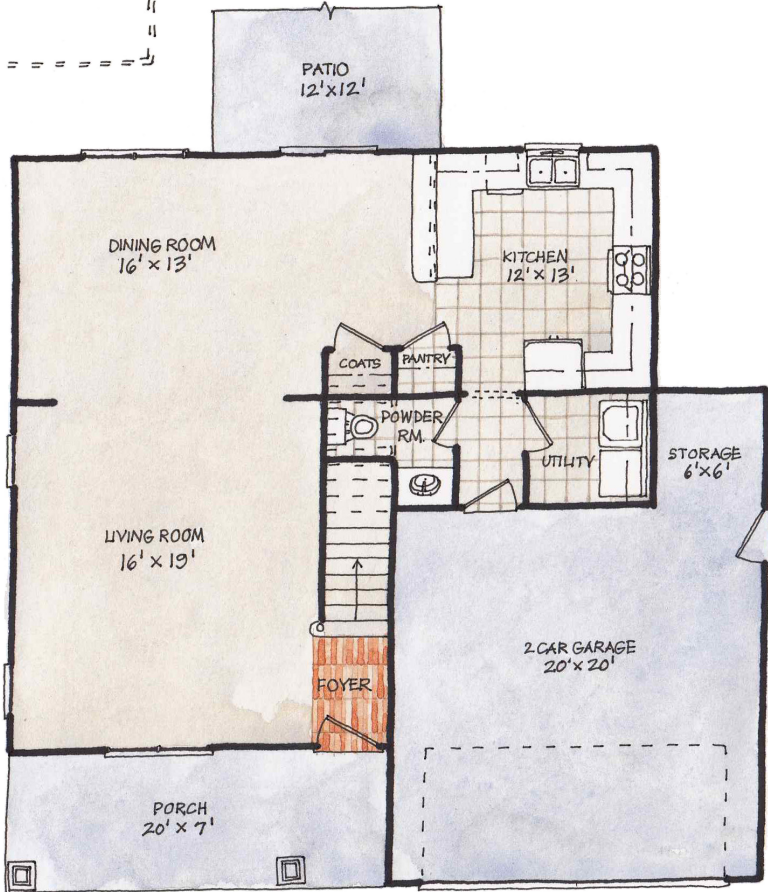

1ST FLOOR

www.buildpyramid.com