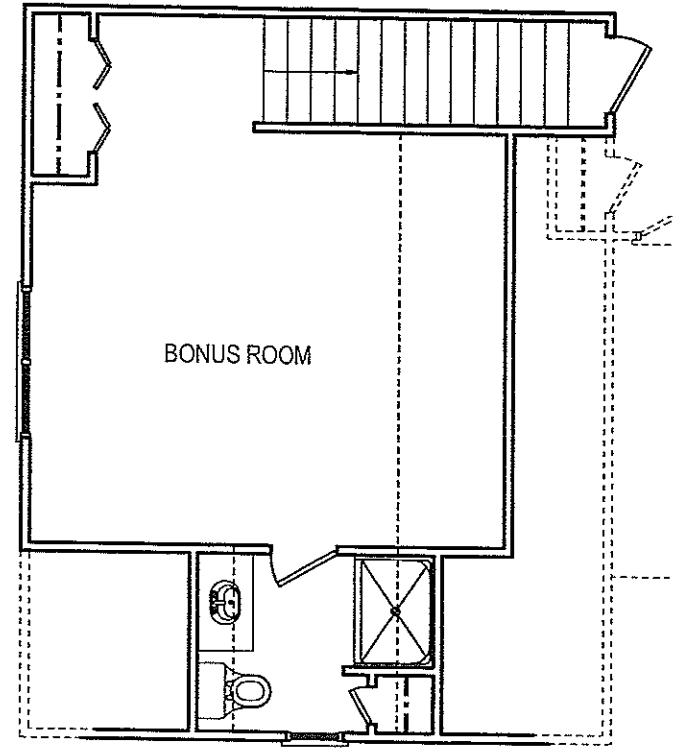

The HENDERSON
1542 SQ. FT.

All prices, features and options are subject to change without notice.
All square footages and dimensions are approximate and vary per individual home.

REV. January 17, 2003
Copyright © 2003 by Pyramid Homes, Inc.
All Rights Reserved

NOTE:
ALL BONUS ROOM SQ. FT. ARE APPROXIMATE AND
MAY VARY DO TO SITE CONDITIONS

OPTION "A" BONUS w/ DORMER
396 SQ. FT. BONUS ROOM

OPTION "B" BONUS w/ BATH
370 SQ. FT. BONUS ROOM

Bonus Room Options

The HENDERSON
1542 SQ FT