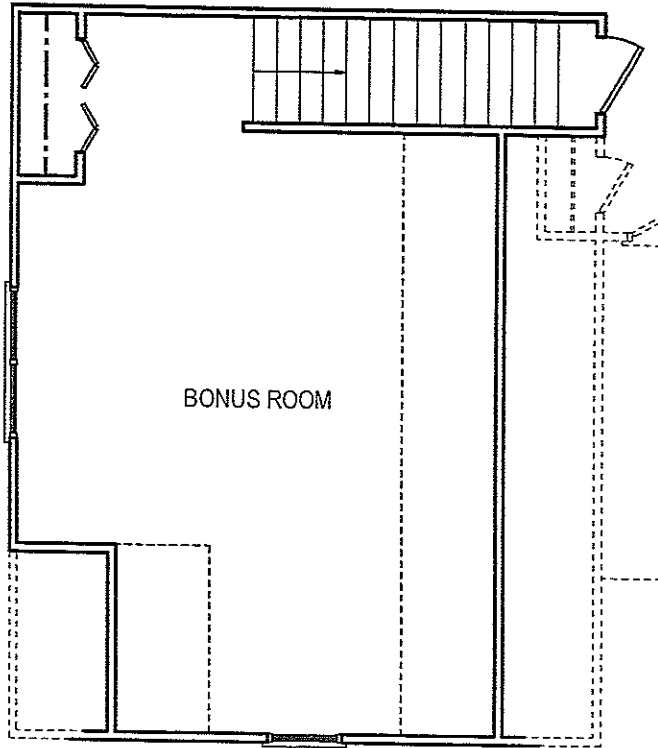

The HENDERSON
1542 SQ. FT.

All prices, features and options are subject to change without notice.
All square footages and dimensions are approximate and vary per individual home.

REV. January 17, 2003
Copyright © 2003 by Pyramid Homes, Inc.
All Rights Reserved

NOTE:
ALL BONUS ROOM SQ. FT. ARE APPROXIMATE AND
MAY VARY DO TO SITE CONDITIONS

OPTION "A" BONUS w/ DORMER
396 SQ. FT. BONUS ROOM

OPTION "B" BONUS w/ BATH
370 SQ. FT. BONUS ROOM

Bonus Room Options

The HENDERSON
1542 SQ FT