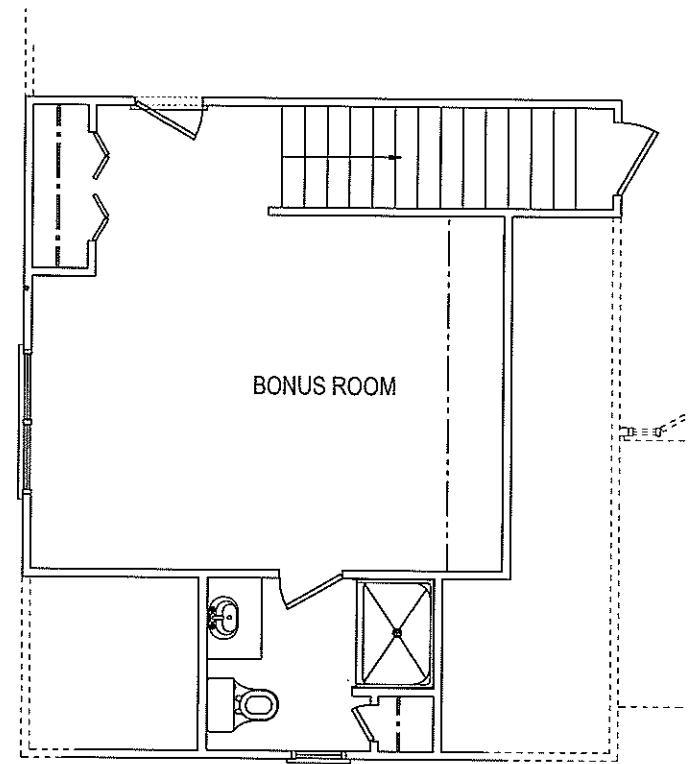

The DANBURY
1682 SQ. FT.

All prices, features and options are subject to change without notice.
All square footages and dimensions are approximate and vary per individual home.

REV. June 27, 2023
Copyright, © 2004 By Pyramid Homes, Inc.
All Rights Reserved

NOTE:
ALL BONUS ROOM SQ. FT. ARE APPROXIMATE AND
MAY VARY DO TO SITE CONDITIONS

OPT. "B" BONUS w/ DORMER
396 SQ. FT. BONUS

OPT. "C" BONUS w/ BATH
369 SQ. FT. BONUS

Bonus Room Options

The DANBURY
1682 SQ. FT.