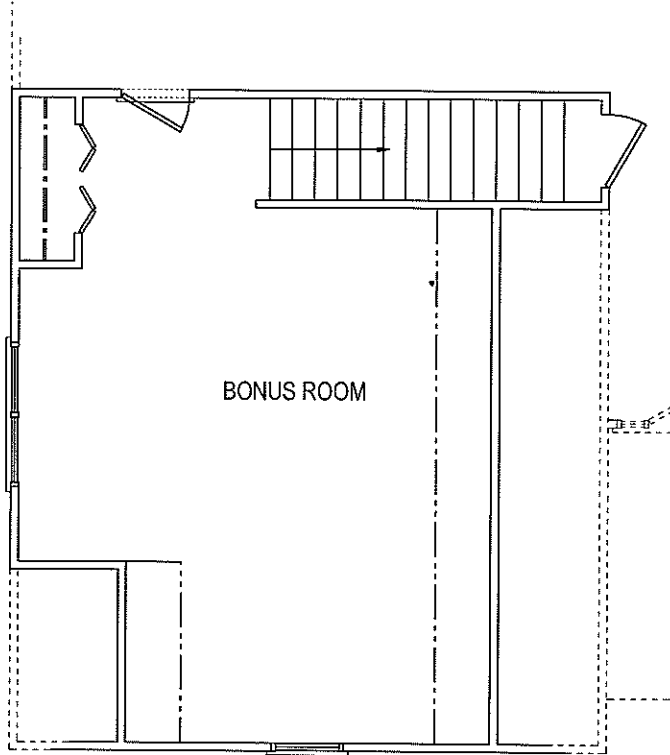

The DANBURY
1682 SQ. FT.

All prices, features and options are subject to change without notice.
All square footages and dimensions are approximate and vary per individual home.

REV. June 27, 2023
Copyright, © 2004 By Pyramid Homes, Inc.
All Rights Reserved

NOTE:
ALL BONUS ROOM SQ. FT. ARE APPROXIMATE AND
MAY VARY DO TO SITE CONDITIONS

OPT. "B" BONUS w/ DORMER
396 SQ. FT. BONUS

OPT. "C" BONUS w/ BATH
369 SQ. FT. BONUS

Bonus Room Options

The DANBURY
1682 SQ. FT.