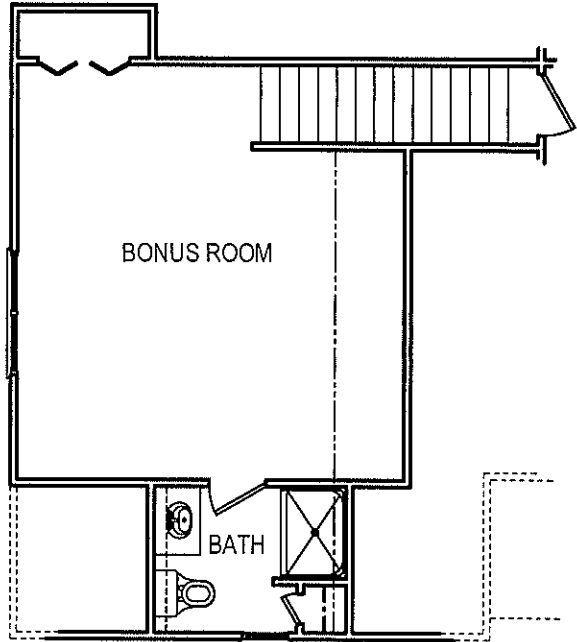

The BETHEL
1732 SQ. FT.

All prices, features and options are subject to change without notice.
All square footages and dimensions are approximate and vary per individual home.

REV. March 03, 2023
Copyright, © 2004 By Pyramid Homes, Inc.
All Rights Reserved

NOTE:
ALL BONUS ROOM SQ. FT. ARE APPROXIMATE AND
MAY VARY DO TO SITE CONDITIONS

OPTION "A" BONUS w/ DORMER 1/4"
460 SQ. FT. BONUS ROOM

OPTION "B" BONUS w/ BATH 1/4"
426 SQ. FT. BONUS ROOM

Bonus Room Options