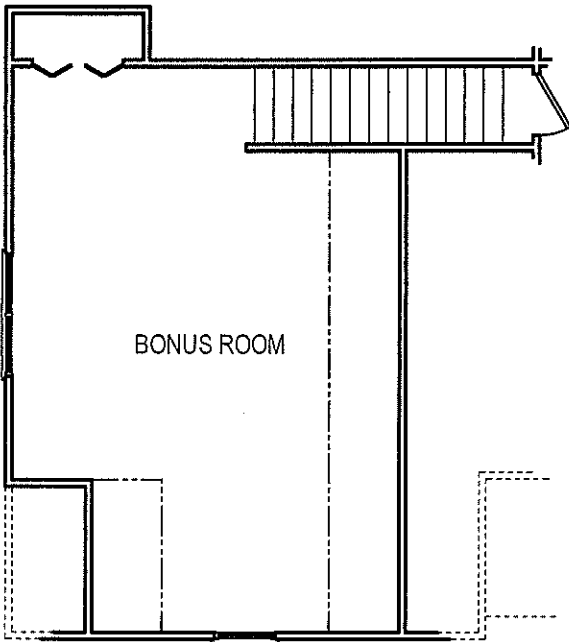

The BETHEL
1732 SQ. FT.

All prices, features and options are subject to change without notice.
All square footages and dimensions are approximate and vary per individual home.

REV. March 03, 2023
Copyright, © 2004 By Pyramid Homes, Inc.
All Rights Reserved

NOTE:
ALL BONUS ROOM SQ. FT. ARE APPROXIMATE AND
MAY VARY DO TO SITE CONDITIONS

OPTION "A" BONUS w/ DORMER 1/4"
460 SQ. FT. BONUS ROOM

OPTION "B" BONUS w/ BATH 1/4"
426 SQ. FT. BONUS ROOM

Bonus Room Options