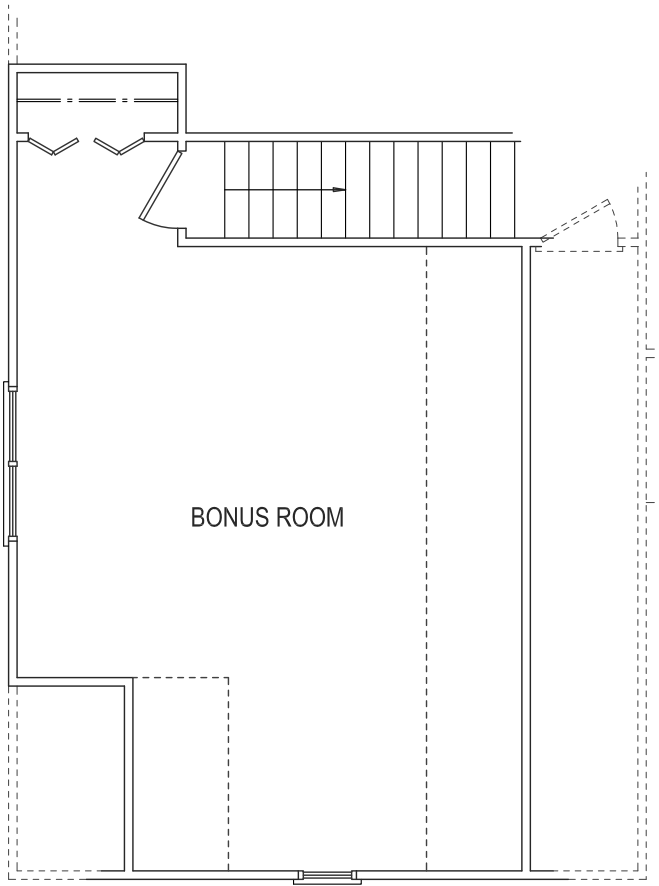

The CHARLOTTE
1545 SQ. FT.

All prices, features and options are subject to change without notice.
All square footages and dimensions are approximate and vary per individual home.

REV. November 02, 2022
Copyright © 2005 By Pyramid Homes, Inc.
All Rights Reserved

NOTE:
ALL BONUS ROOM SQ. FT. ARE APPROXIMATE AND
MAY VARY DO TO SITE CONDITIONS

OPTION "A" BONUS w/ DORMER 1/4"
434 SQ. FT. BONUS ROOM

OPTION "B" BONUS w/ BATH 1/4"
401 SQ. FT. BONUS ROOM

Bonus Room Options