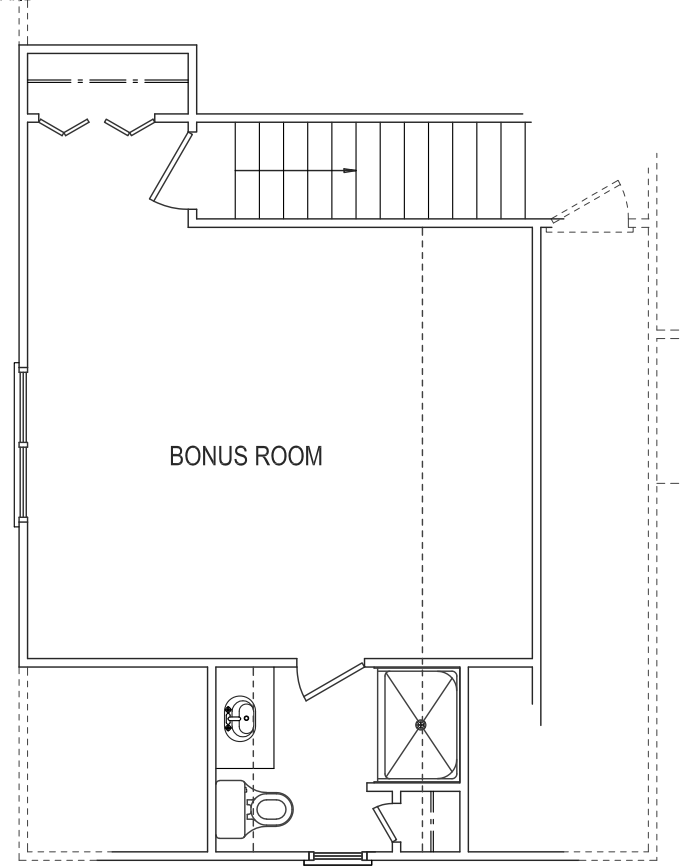

The CHARLOTTE
1545 SQ. FT.

All prices, features and options are subject to change without notice.
All square footages and dimensions are approximate and vary per individual home.

REV. November 02, 2022
Copyright © 2005 By Pyramid Homes, Inc.
All Rights Reserved

NOTE:
ALL BONUS ROOM SQ. FT. ARE APPROXIMATE AND
MAY VARY DO TO SITE CONDITIONS

OPTION "A" BONUS w/ DORMER 1/4"
434 SQ. FT. BONUS ROOM

OPTION "B" BONUS w/ BATH 1/4"
401 SQ. FT. BONUS ROOM

Bonus Room Options