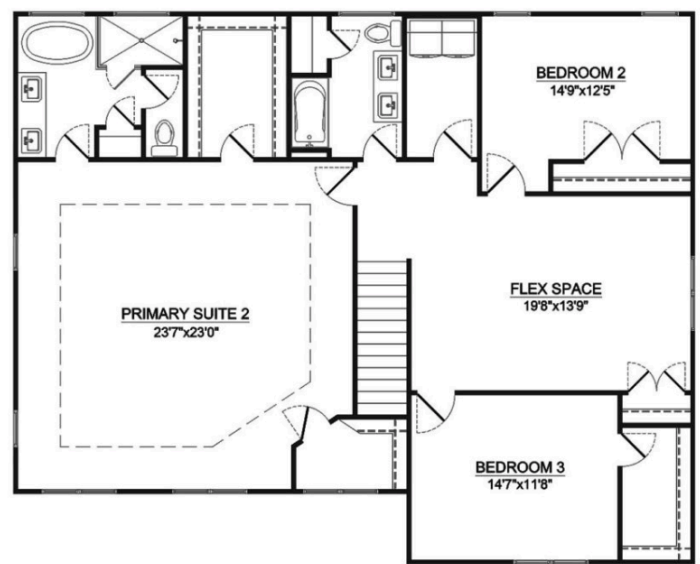

# The Wilson

4 Bedroom | 3 1/2 Bathroom | 2,830 Heated Sq. Ft.

## Front Elevation

## First Floor

## Second Floor

Any dimensional data shown is approximate. Images shown are for illustrative purposes only. Onsite construction materials and details may vary.