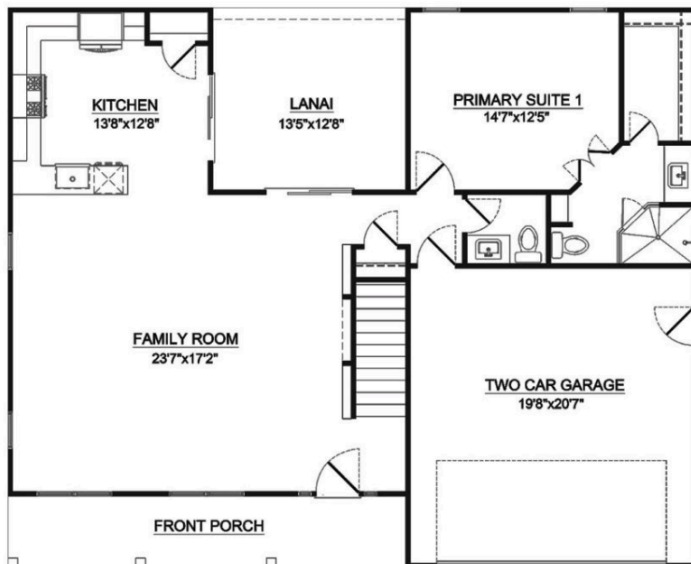

# The Wilson

4 Bedroom | 3 1/2 Bathroom | 2,830 Heated Sq. Ft.

## Front Elevation

## First Floor

## Second Floor

Any dimensional data shown is approximate. Images shown are for illustrative purposes only. Onsite construction materials and details may vary.