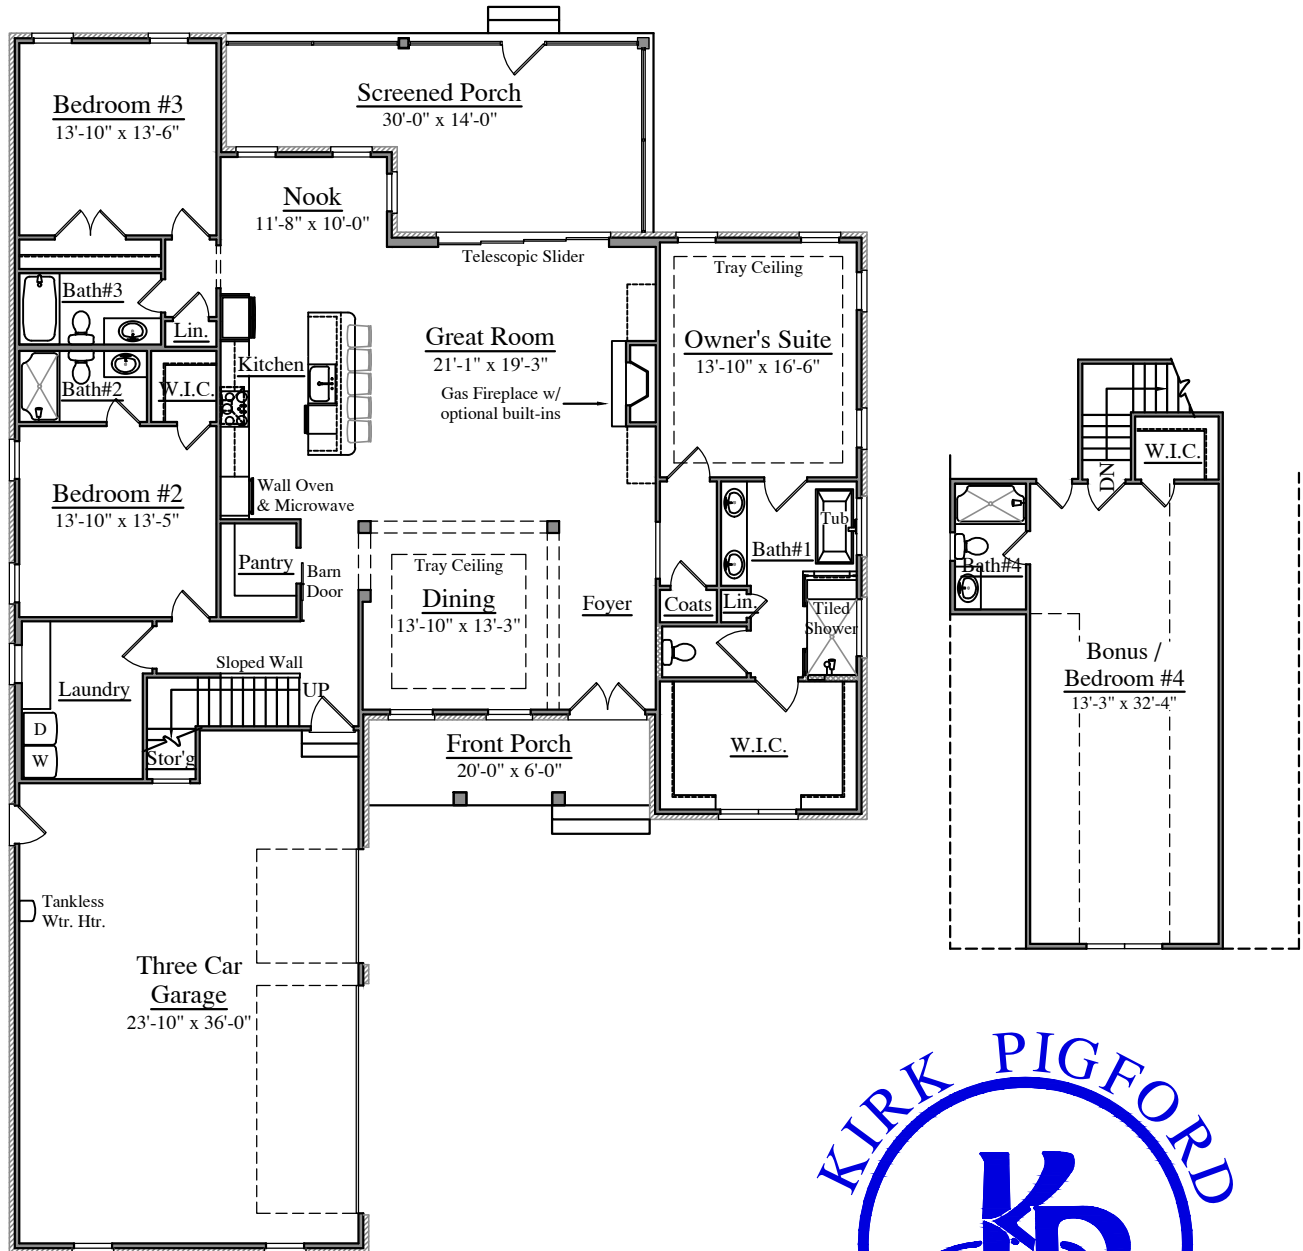

Lot 72 Waterford

3080 SF Conditioned
3 Bedroom 4 Baths
First Floor Owner's Suite
Three Car Garage
Second Floor Bonus/Bedroom #4

910.520.1948

This is an artist representation only, actual homes may differ.
Room sizes, window placement and other dimensions may vary from these drawings.
Please refer to an actual set of blueprints and specifications for your home.

Lot 72 Waterford

3080 SF Conditioned

3 Bedroom 4 Baths

First Floor Owner's Suite

Three Car Garage

Second Floor Bonus/Bedroom #4

910.520.1948

This is an artist representation only, actual homes may differ.

Room sizes, window placement and other dimensions may vary from these drawings.

Please refer to an actual set of blueprints and specifications for your home.