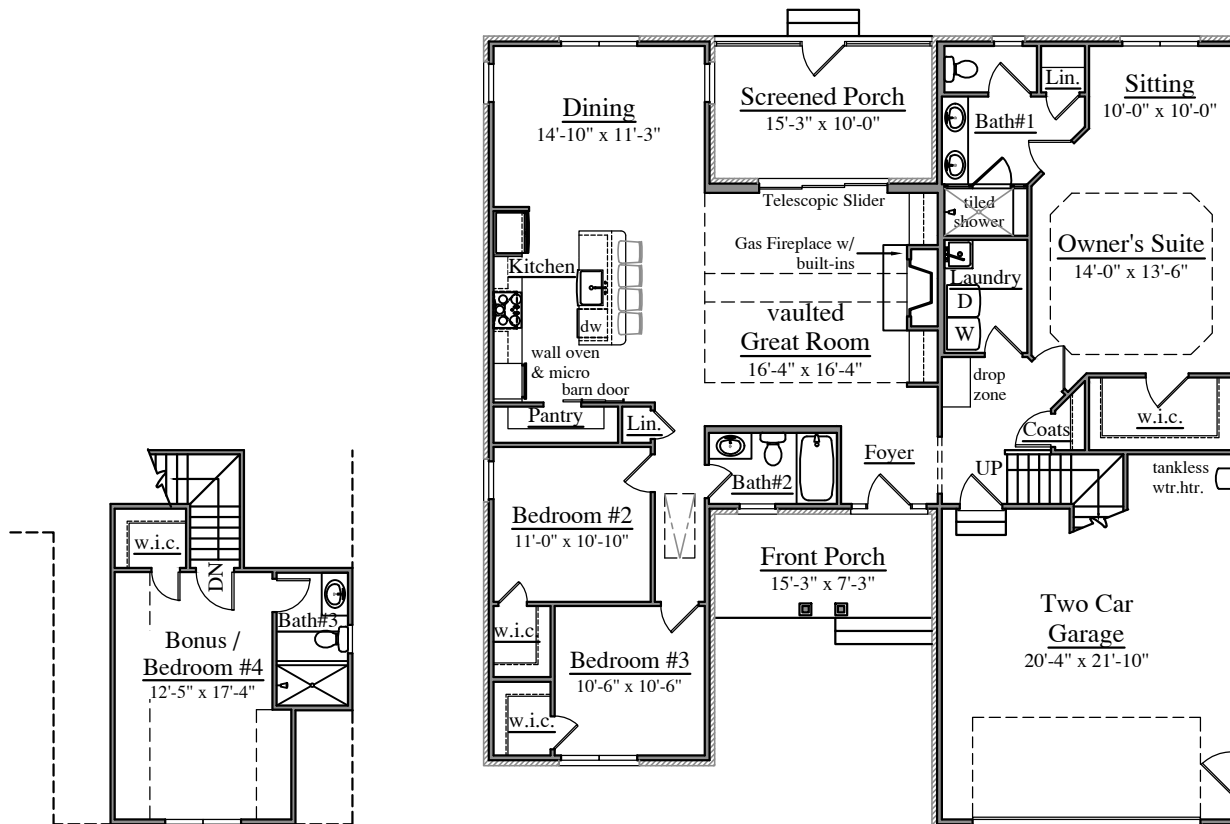

The Daisy

2193 SF Conditioned
3 Bedroom 3 Baths
First Floor Owner's Suite
Two Car Garage
Second Floor Bonus/Bedroom #4

HEARTHSTONE

910.520.1948

This is an artist representation only, actual homes may differ.
Room sizes, window placement and other dimensions may vary from these drawings.
Please refer to an actual set of blueprints and specifications for your home.

The Daisy

2193 SF Conditioned

3 Bedroom 3 Baths

First Floor Owner's Suite

Two Car Garage

Second Floor Bonus/Bedroom #4

HEARTHSTONE

910.520.1948

This is an artist representation only, actual homes may differ.
Room sizes, window placement and other dimensions may vary from these drawings.
Please refer to an actual set of blueprints and specifications for your home.