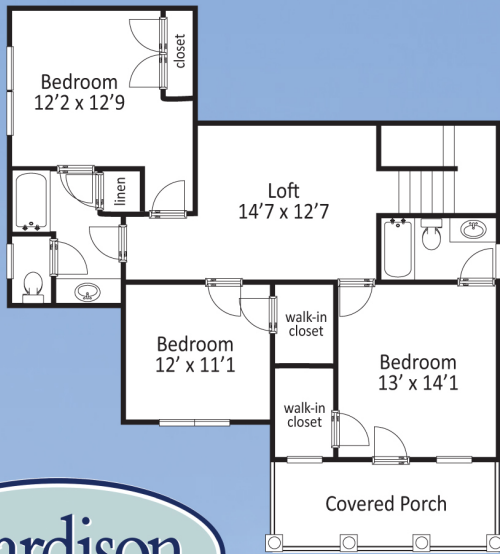

# The Sycamore

2945 total heated sq. ft.

*Artist's representation only. Plans may differ depending on the modifications performed by the builder. Room sizes, window placement, square footage totals, and other dimensions may vary from these drawings. Builder reserves the right to make changes without notice.*