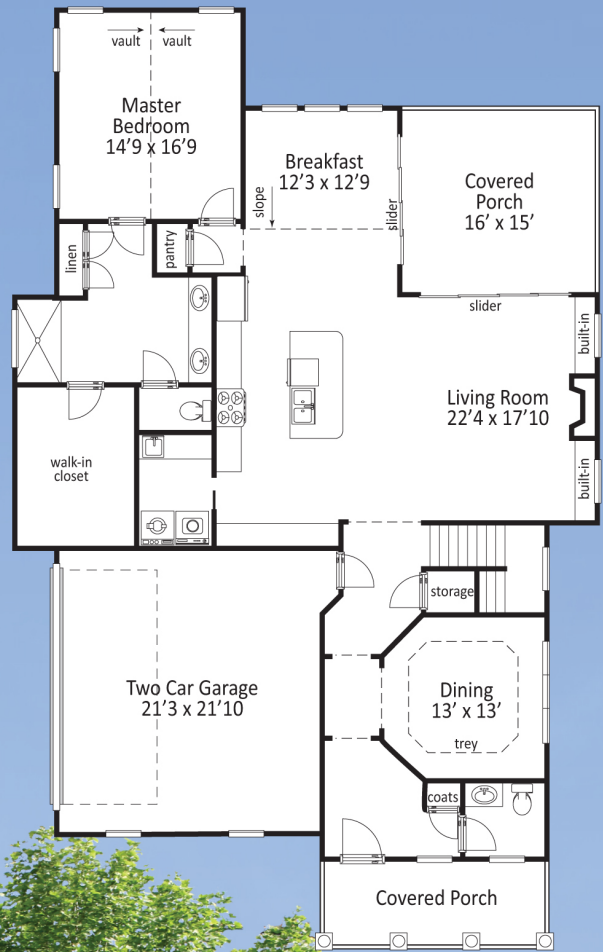

# The Sycamore

2945 total heated sq. ft.

*Artist's representation only. Plans may differ depending on the modifications performed by the builder. Room sizes, window placement, square footage totals, and other dimensions may vary from these drawings. Builder reserves the right to make changes without notice.*