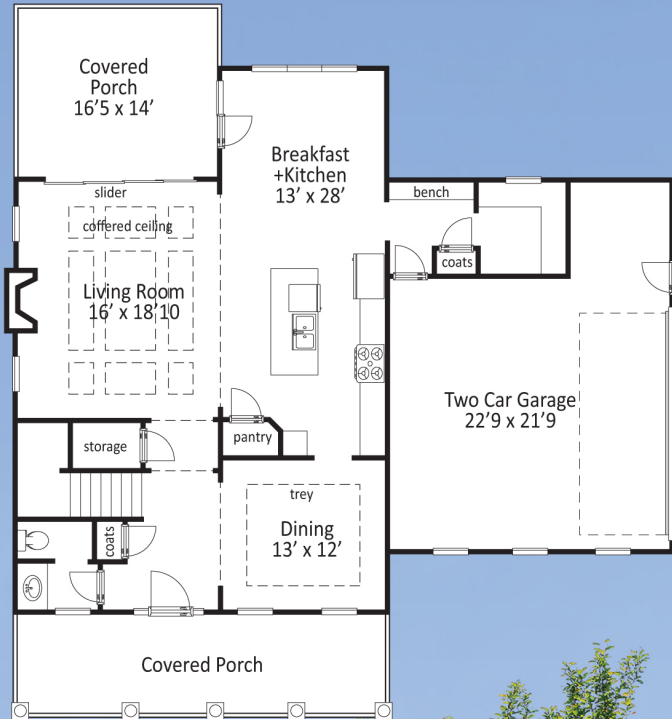

The Scotts Hill

2941 total heated sq. ft.

Artist's representation only. Plans may differ depending on the modifications performed by the builder. Room sizes, window placement, square footage totals, and other dimensions may vary from these drawings. Builder reserves the right to make changes without notice.