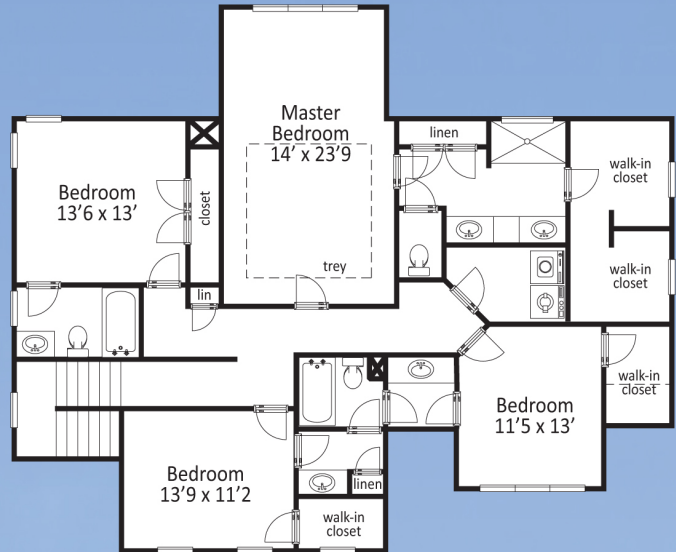

The Scotts Hill

2941 total heated sq. ft.

Artist's representation only. Plans may differ depending on the modifications performed by the builder. Room sizes, window placement, square footage totals, and other dimensions may vary from these drawings. Builder reserves the right to make changes without notice.