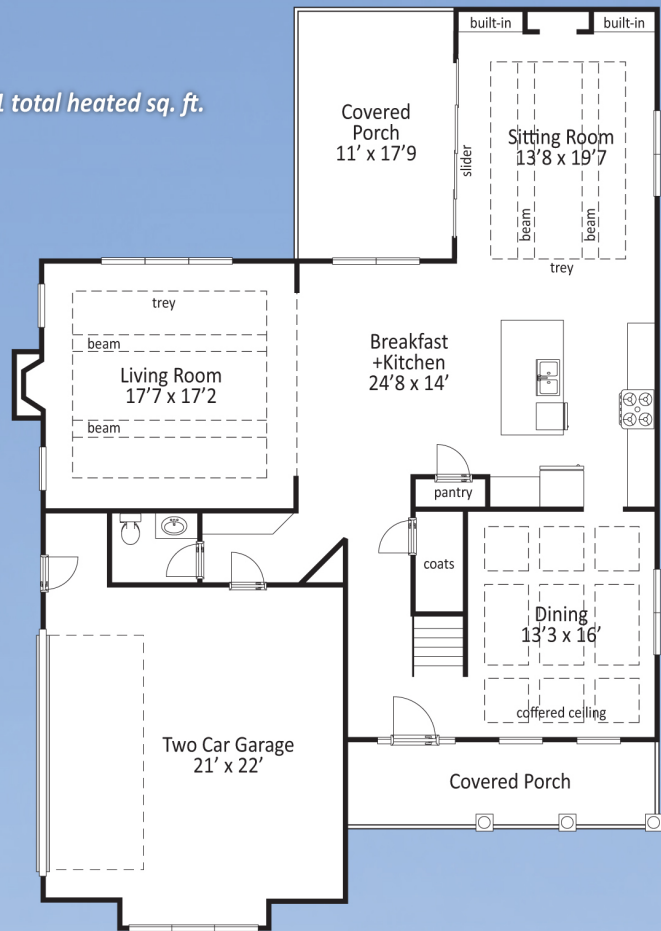

The Hall Manor

3071 total heated sq. ft.