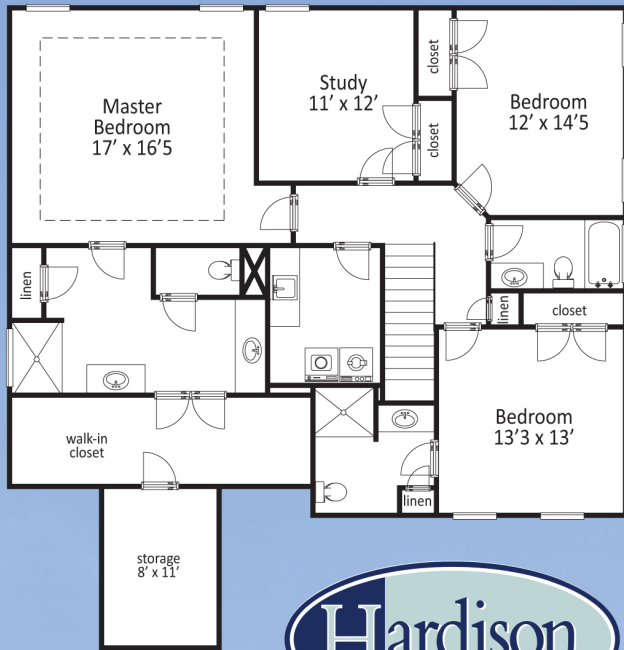

The Hall Manor

3071 total heated sq. ft.