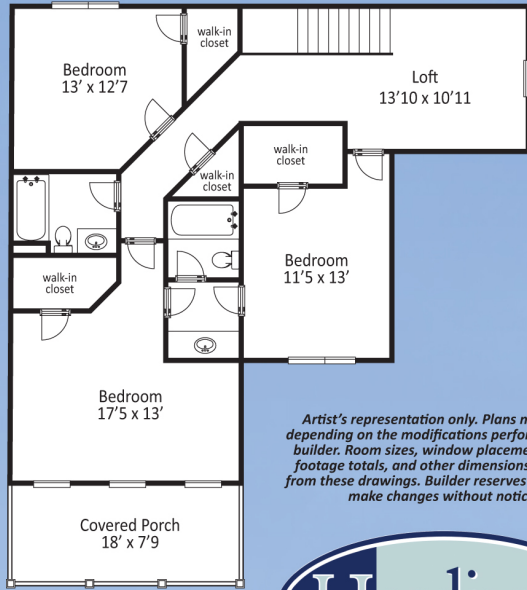

The Camden

2885 total heated sq. ft.