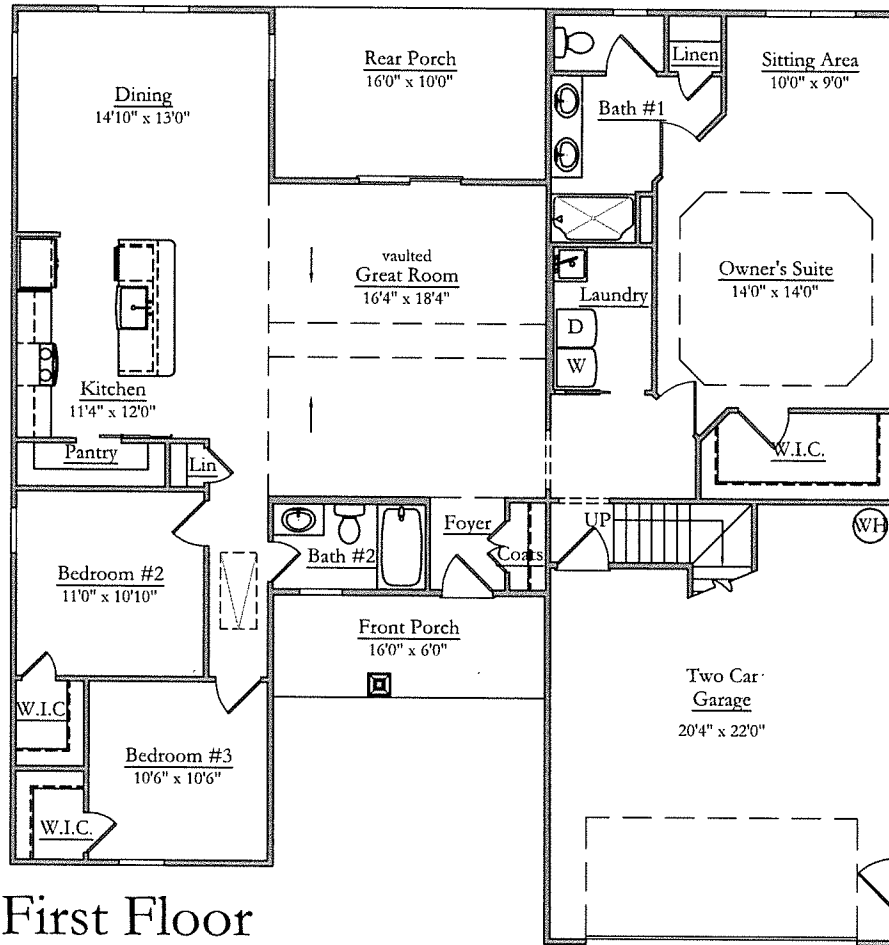

# Lot 80 Birch Creek

2072 SF Conditioned  
3 Bedroom 3 Baths  
Upstairs Bonus Room  
Covered Front & Rear Porches

This is an artist representation only, actual homes may differ.  
Room sizes, window placement and other dimensions may vary from these drawings.  
Please refer to an actual set of blueprints and specifications for your home.

# Lot 80 Birch Creek

First Floor

Second Floor

2072 SF Conditioned  
 3 Bedroom 3 Baths  
 Upstairs Bonus Room  
 Covered Front & Rear Porches

This is an artist representation only, actual homes may differ.  
 Room sizes, window placement and other dimensions may vary from these drawings.  
 Please refer to an actual set of blueprints and specifications for your home.