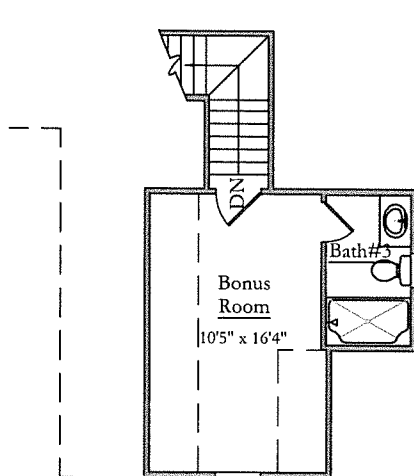

# Lot 80 Birch Creek

2072 SF Conditioned  
3 Bedroom 3 Baths  
Upstairs Bonus Room  
Covered Front & Rear Porches

This is an artist representation only, actual homes may differ.  
Room sizes, window placement and other dimensions may vary from these drawings.  
Please refer to an actual set of blueprints and specifications for your home.

# Lot 80 Birch Creek

First Floor

Second Floor

2072 SF Conditioned  
 3 Bedroom 3 Baths  
 Upstairs Bonus Room  
 Covered Front & Rear Porches

This is an artist representation only, actual homes may differ.  
 Room sizes, window placement and other dimensions may vary from these drawings.  
 Please refer to an actual set of blueprints and specifications for your home.