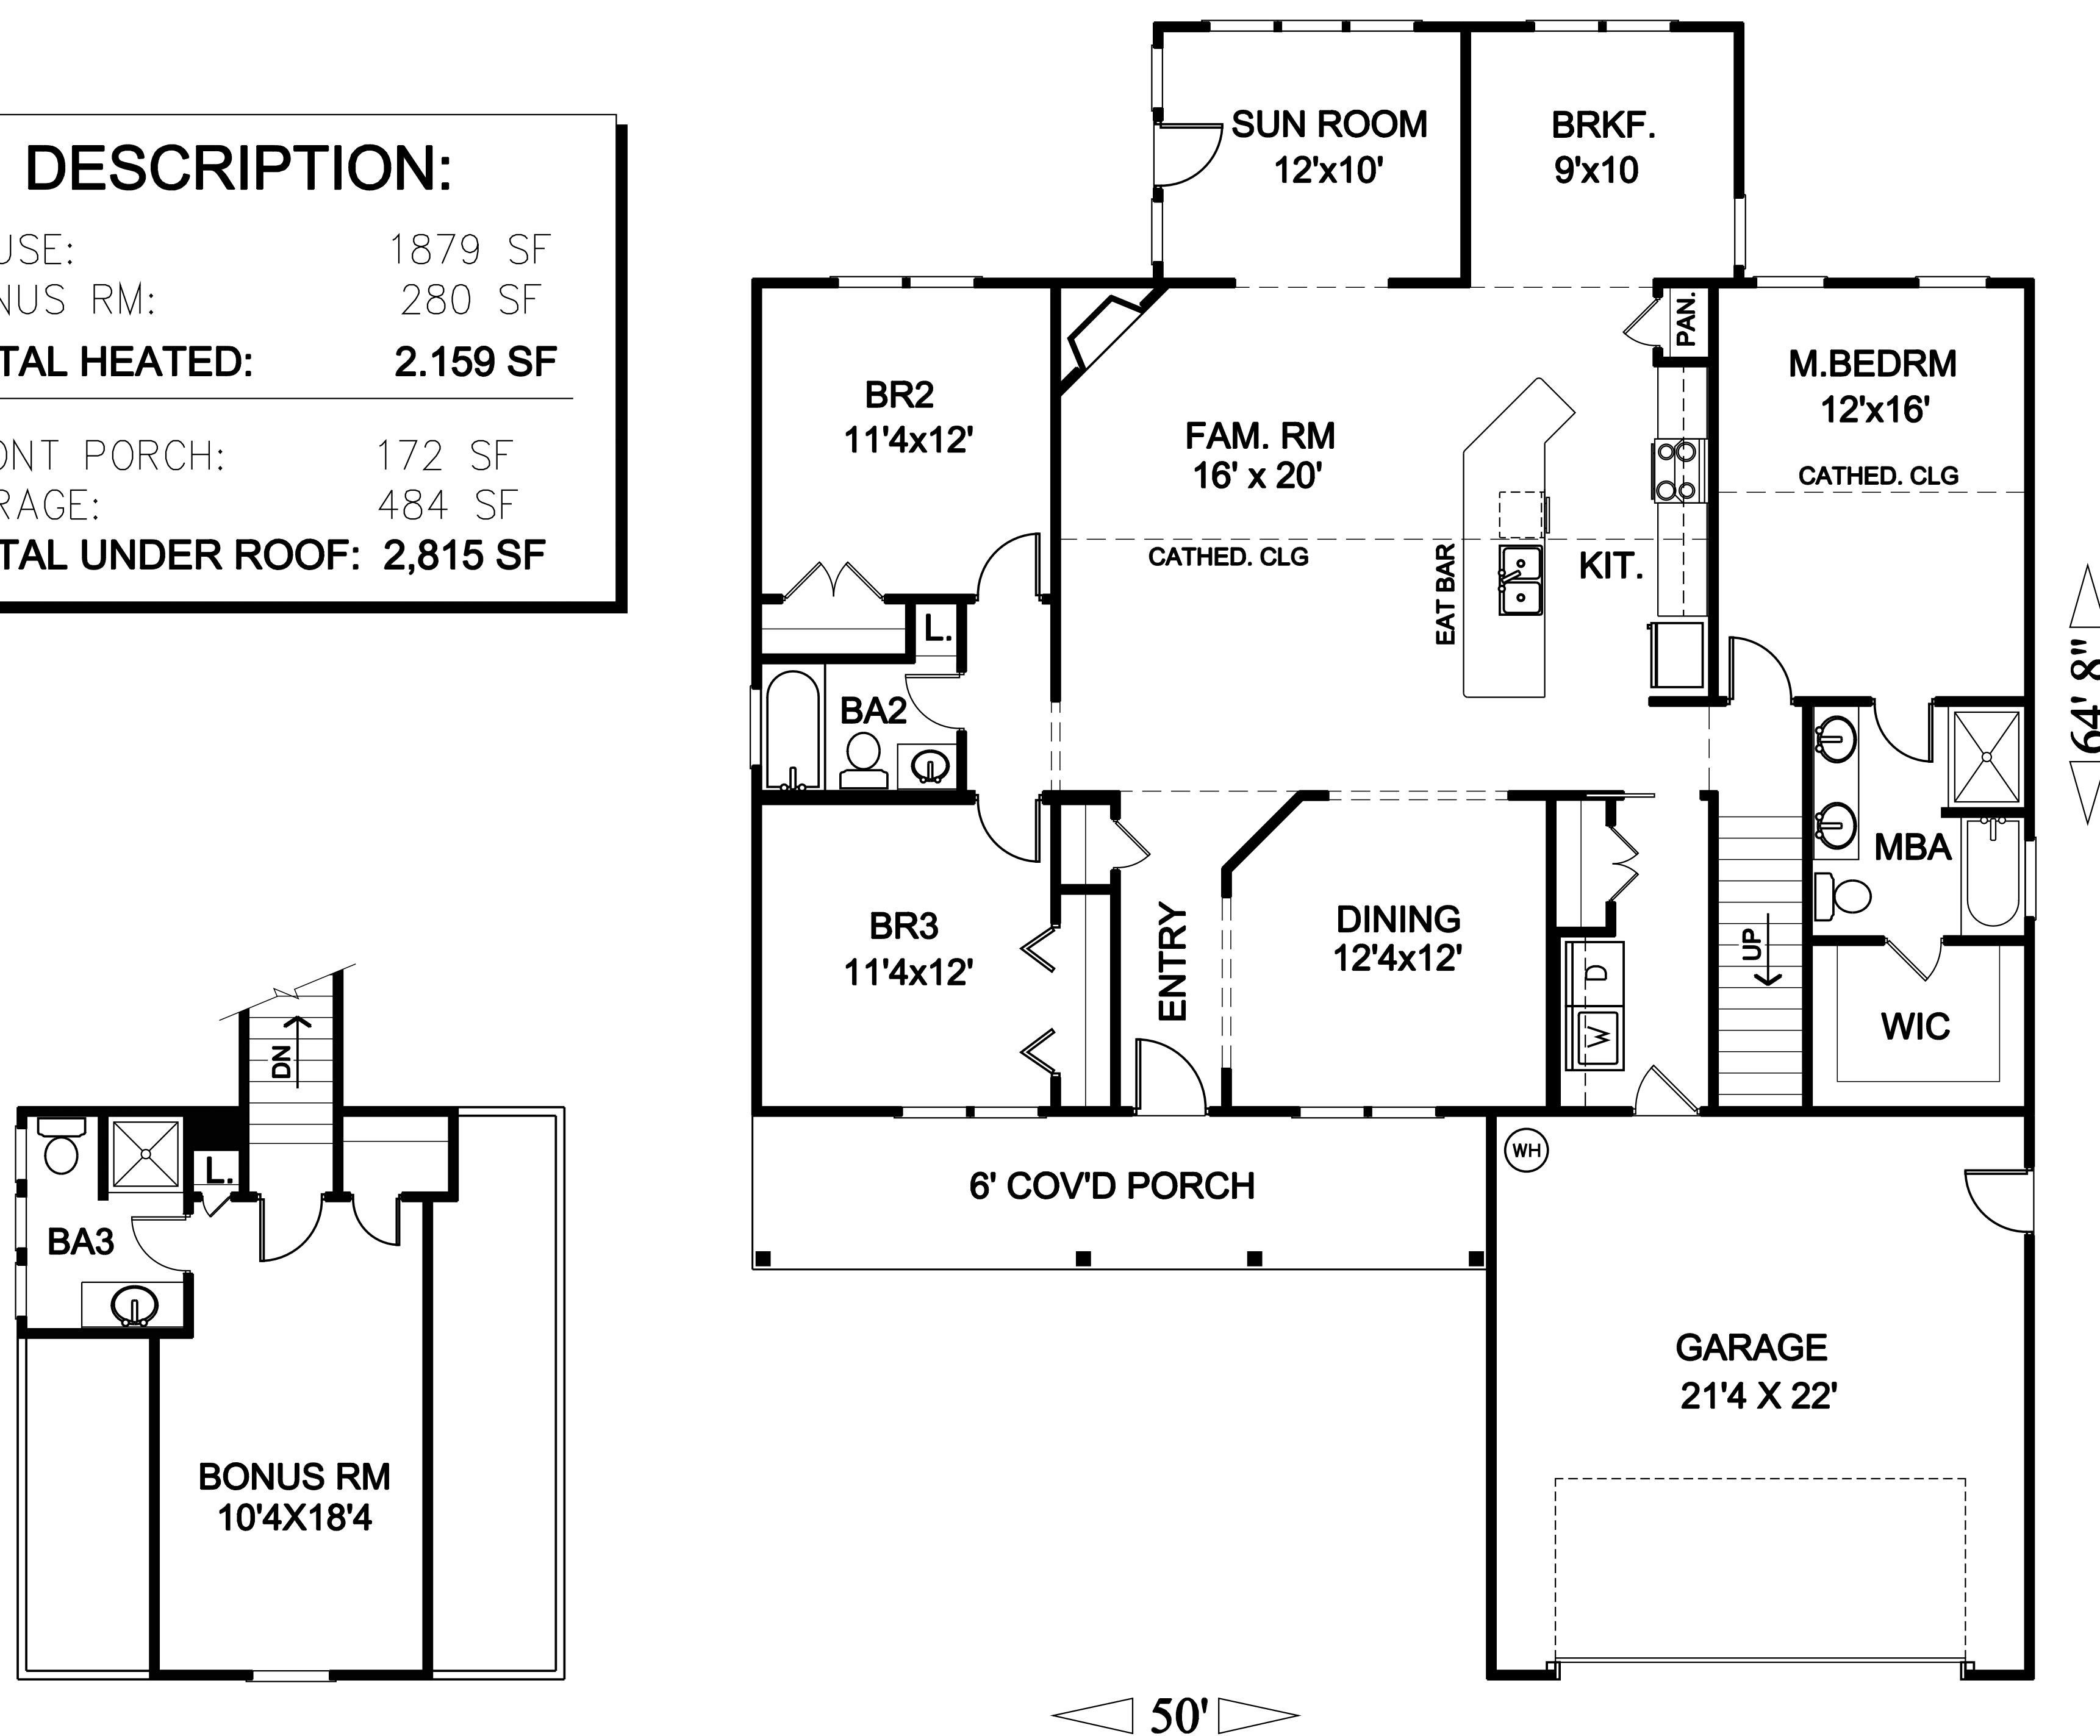

THE KINCAID

DESCRIPTION:

HOUSE:	1879 SF
BONUS RM:	280 SF
TOTAL HEATED:	2.159 SF
<hr/>	
FRONT PORCH:	172 SF
GARAGE:	484 SF
TOTAL UNDER ROOF:	2,815 SF

PLANS, SPECIFICATIONS AND PRICES SUBJECT TO CHANGE WITHOUT NOTICE