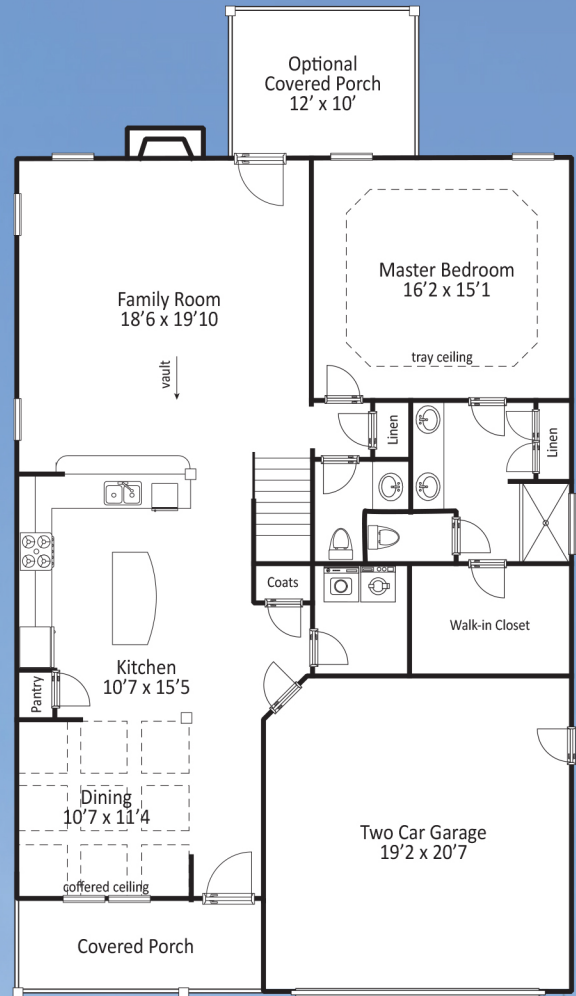

The Sea Breeze

2460 heated sq. ft.
(shown with optional third full bath)

Artist's representation only. Plans may differ depending on the modifications performed by the builder. Room sizes, window placement, square footage totals, and other dimensions may vary from these drawings. Builder reserves the right to make changes without notice.