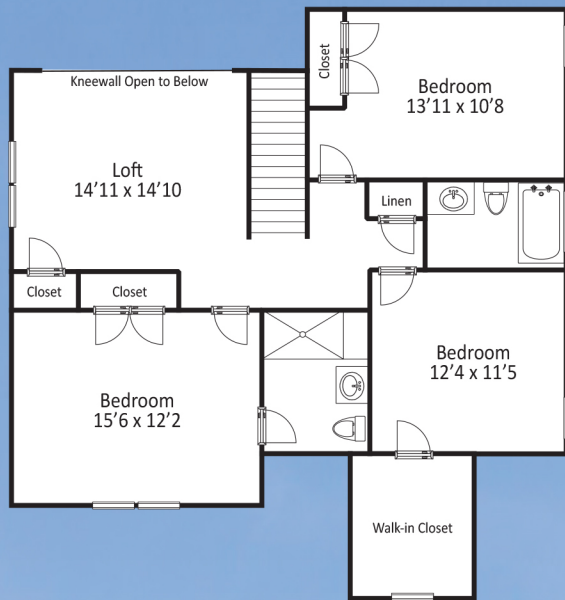

The Sea Breeze

2460 heated sq. ft.
(shown with optional third full bath)

Artist's representation only. Plans may differ depending on the modifications performed by the builder. Room sizes, window placement, square footage totals, and other dimensions may vary from these drawings. Builder reserves the right to make changes without notice.