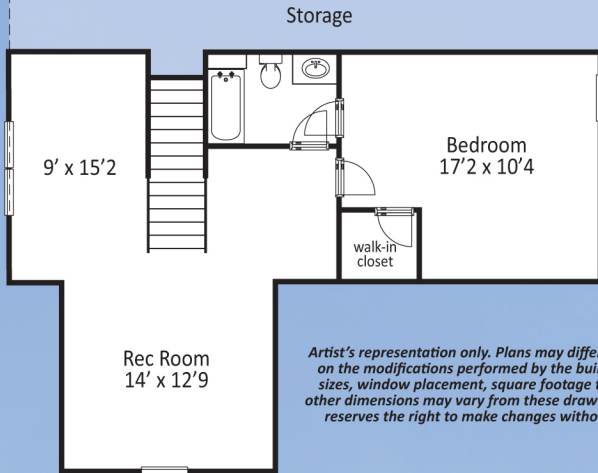

# The Carlisle

2346 total heated sq. ft.

Artist's representation only. Plans may differ depending on the modifications performed by the builder. Room sizes, window placement, square footage totals, and other dimensions may vary from these drawings. Builder reserves the right to make changes without notice.